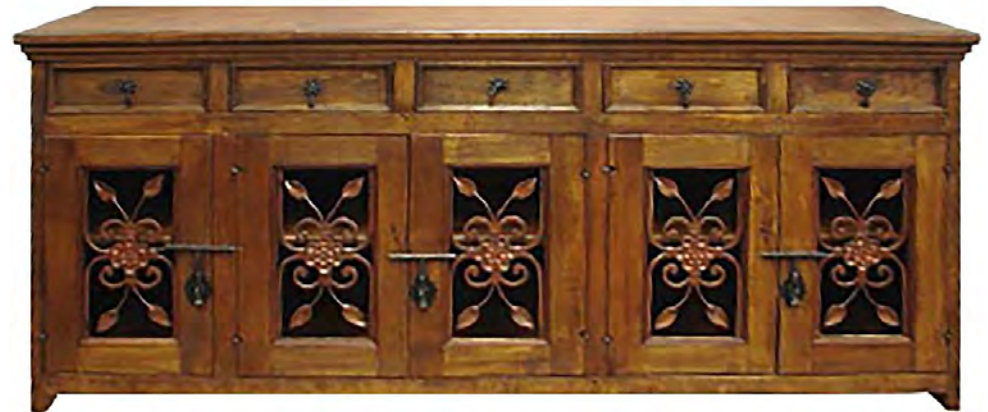

DM25015B

Buffet 3 drawers 3 doors w/hutch
135 cm X 50 cm X 200 cm
53.1X19.7X78.7 in

Dining

DM 25030B

Cabinet 9 drawers w/2 glass + 2 wood doors
136 cm X 50 cm X 220
53.5X19.7X86.6 in

DM25081

Cabinet 2 doors w/glass
100 cm X 46 cm X 210 cm
39.4X18.1X82.7 in

Dining

DM25021A

Buffet 4 drawers 4 doors w/ironwork
164 cm X 50 cm X 86 cm
64.6X19.7X33.9 in

DM25023F

Buffet 5 drawers 5 doors flower ironwork
202 cm X 45cm X 90 cm
79.5X17.7X35.4 in

Dining

DM25009A

Buffet 2 drawers 2 doors w/carved wood
100 cm X 50 cm X 86 cm
39.4X19.7X33.9 in